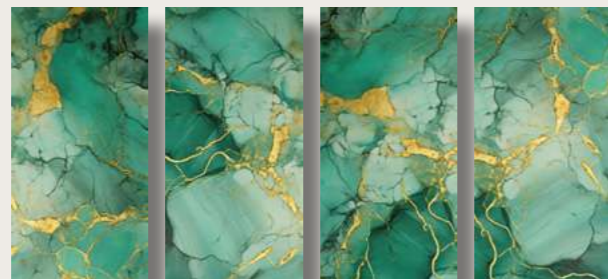

LUCIAN BIANCO

60x120cm | 9mm | Radiant Gloss | Random