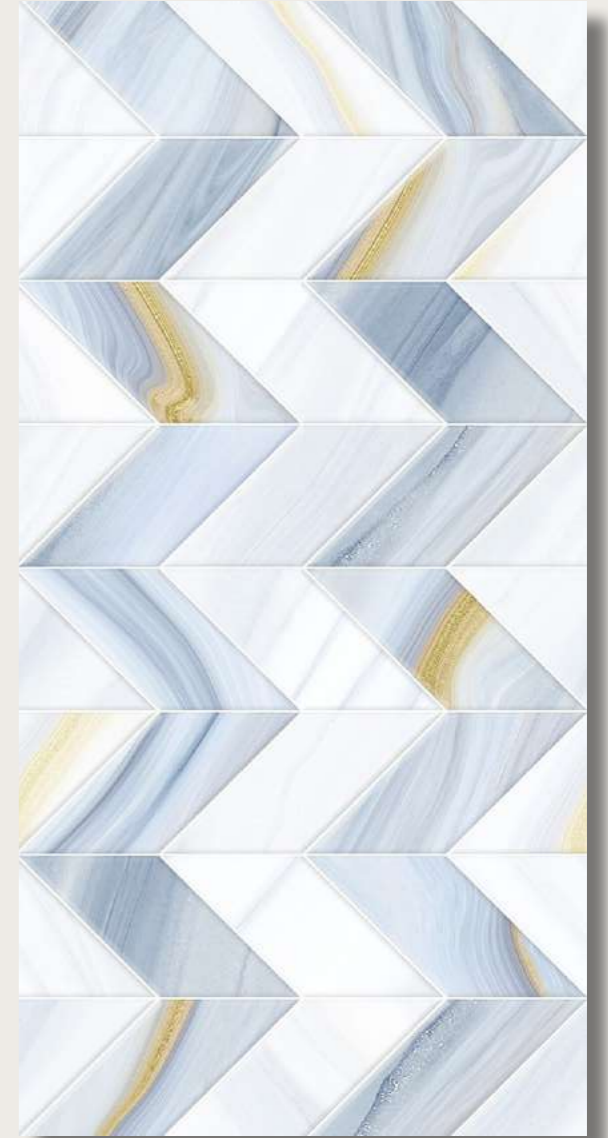

JADE BLUE DÉCOR

30X60cm | Radiant Gloss | For Wall